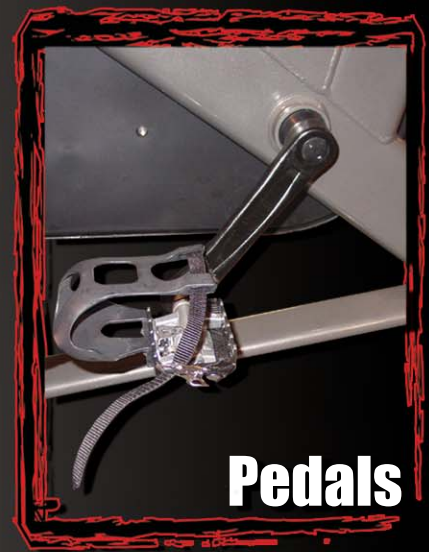

NOW ONLY $899

Pedals